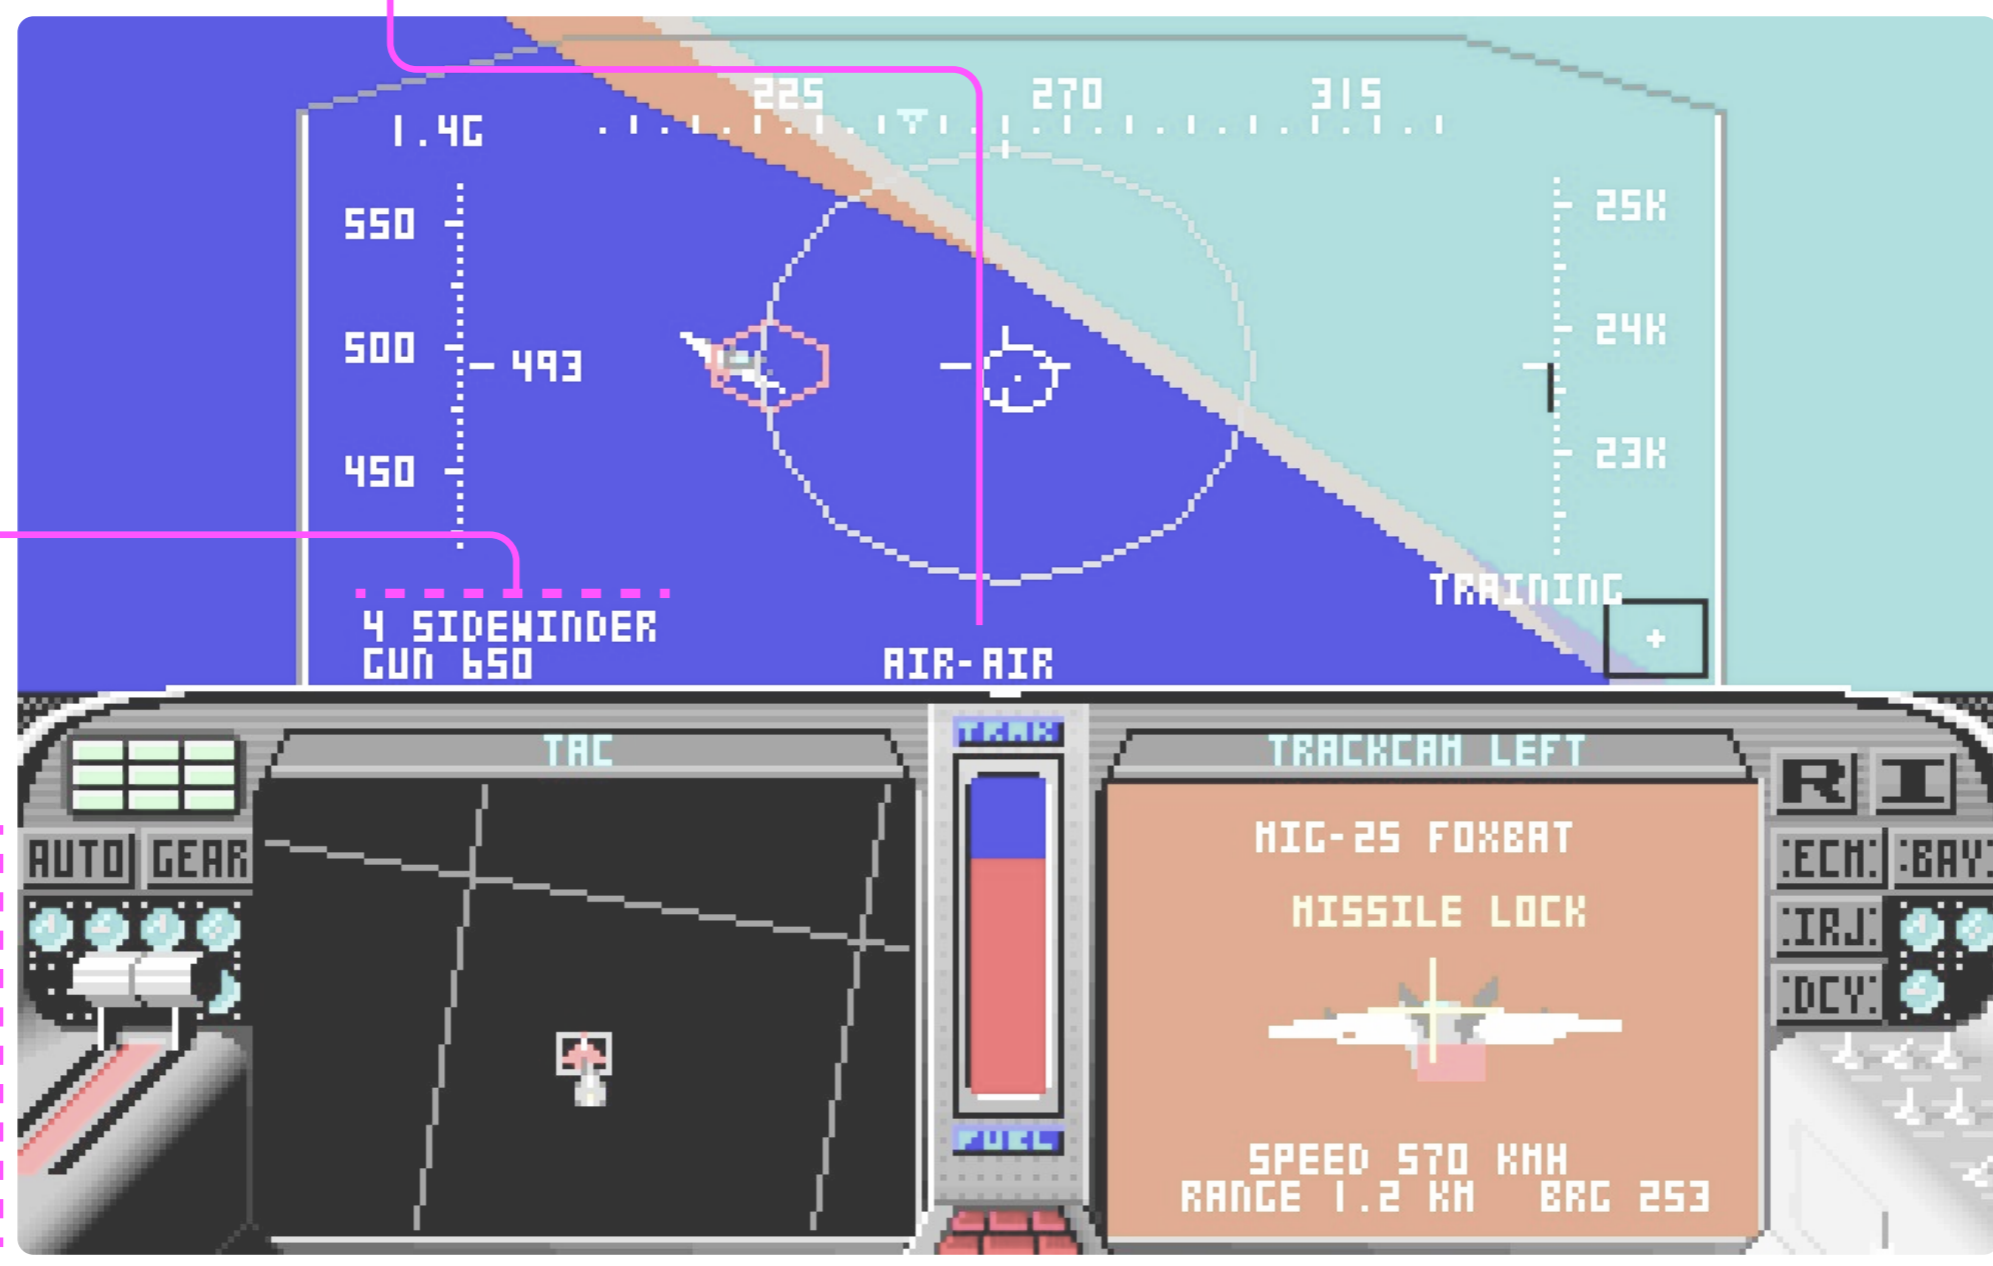

DEFENSES

FLARE 1	CHAFF 2	IR JAMMER 3
ECM 4	DECOY 5	

LEFT MFD

MAPS F3	ZOOM IN Z	ZOOM OUT X
------------	--------------	---------------

HUD

COCKPIT F1	HUD MODES F2	DATA F4	HUD PITCH LINES ALT-H	VIEW ANGLE C	ILS F9
---------------	-----------------	------------	--------------------------	-----------------	-----------

TIME

ACCEL TIME SHIFT-Z	NORMAL TIME SHIFT-X
-----------------------	------------------------

FLIGHT

GEAR 6	AUTOPILOT 7	BAY DOORS 8
FLAPS 9	BRAKES 0	EJECT SHIFT-F10
INCREASE =	DECREASE -	MAX POWER SHIFT =
NO POWER SHIFT -		

RIGHT MFD

SELECT TARGET B	DESIGNATE TARGET N	CAMERA AHEAD /	CAMERA REAR .	CAMERA LEFT M	CAMERA RIGHT ,	MFD ZOOM IN [MFD ZOOM OUT]
SYSTEM DAMAGE F6	SELECT WAYPOINT F7	CHANGE WAYPOINT F8	LAST POINT PG UP	NEXT POINT PG DOWN	RESET WAYPOINT CLEAR	MISSION F10	ORDINANCE F5